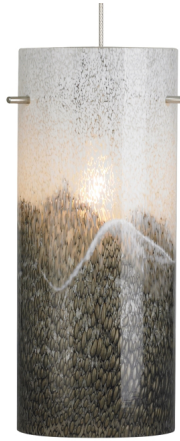

mini-dahling pendant

DESCRIPTION

The Mini-Dahling pendant light from LBL Lighting is truly unique featuring a translucent glass cylindrical body that showcases thousands of embedded bubbles and soft frit accents. Warm Earth tones gradually transition from grey to opal making for a delightful ombre visual effect. With its warm color tones and well diffused light source the Mini-Dahling Pendant is ideal for a wide range of lighting applications including bedroom lighting, home office lighting and bathroom lighting. For additional customization the Mini-Dahling Pendant can be paired with a multi-port canopy creating a uniquely designed chandelier fashioned especially for your special space. Available lamping options include xenon, halogen and LED. All lamping options are fully-dimmable to create the desired ambiance in your special space. Includes (1) 50 watt low-voltage GY6.35 base Xenon bi-pin lamp or 8 watt replaceable 500 lumen 80 CRI 3000K LED SORAA® module and 6' of field-cutable suspension cable. For use with 24 volt transformer, add suffix '-24' to item number (LED lamp option is not compatible with 24 volt transformers).

WEIGHT

1.42lb / 0.64kg ±

gray-opal

ORDERING INFORMATION

model	color	finish	lamp	mount
HS621	GO gray-opal	BZ bronze SC satin nickel	1B GY6.35 Xenon 50w (T20) LEDS830 LED module 8w 90 CRI 3000K (T20/T24)	FSJ fusion jack MPT monopoint MRL monorail

FSJ mount requires a Fusion Jack canopy, sold separately.
MPT mount includes 4" Round Flush Canopy.

FIXTURE TYPE: _____

JOB NAME: _____

NOTES: _____

7400 Linder Avenue
Skokie, Illinois 60077

T 847.626.6300
F 847.626.6350