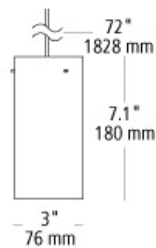

WEIGHT

1.42lb / 0.64kg ±

gray-opal

ORDERING INFORMATION

model	color	finish	lamp	mount
HS621	GO gray-opal	BZ bronze SC satin nickel	1B GY6.35 Xenon 50w (T20) LEDS830 LED module 8w 90 CRI 3000K (T20/T24)	FSJ fusion jack MPT monopoint MRL monorail